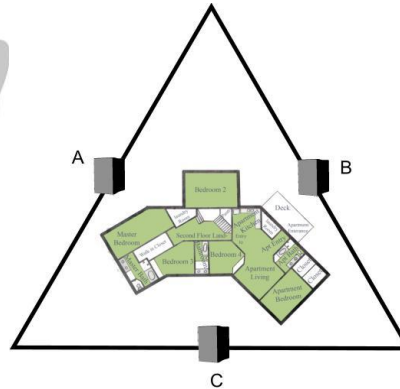

Side Severe EMFs' Protection Module - Neutralizer (A, B, C)