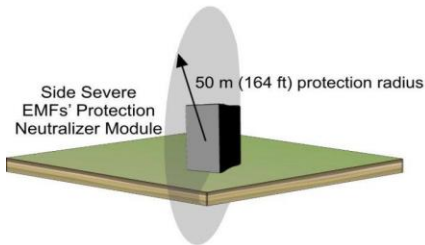

Side Protection Neutralizers

4 Neutralizers (each for each side – as on the pictures below)

Vertical Protection Neutralizer Module

Only Grounding wire is used