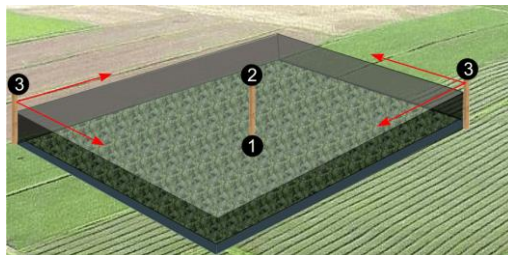

Total Farm Protection

Total EMF Protection, Total Home Protection, Total Area Protection or Total Protection

Protected by Neutralizers

Set of Neutralizers provides total defense against any Cell-Towers, Antennas or other EMFs from surrounding your farm or other facility space.

We divided Neutralizers into 3 groups as you can see pictured above.

First group [1] is designed to protect against EMF "BAD_RADIATION" approaching from Cell Towers or Antennas below the Neutralizer's position. This Neutralizer should be located on the lowest level of protected area (e.g. basement floor). You need have no concern that moisture or water invading your basement will affect the Neutralizer's functioning, as our Neutralizers are 100% waterproof.

Second group [2] of Neutralizers works like an umbrella and protects from all "BAD_RADIATION" from above from Tower or Antennas (including cosmic "BAD_RADIATION") with the exception explained below. Neutralizer from this group should be located in the highest level of protected area (building etc.) above your head but below Cell Antenna or Tower installed on the roof position – e.g. on upper shelf in your closet or attic.

Third group [3] protects from any EMFs invading your house (protected object) from any side from CellTowers or Antennas (also Smart Meters, WiFi, etc.). This set of Neutralizers works like walls surrounding your living space. Here you have a variety of possible options. We suggest the set of two dual modules located as you see on the picture above in opposite corners of protected object.

Dairy and other farms <https://agriculture.microalpha.com/page110.html>

Description	Dimensions	Price
Dairy #3	50m (164ft) x 50m (164ft)	$ 3,375.00
Dairy #4	100m (328ft) x 100m (328ft)	$ 5,600.00
Dairy #5	250m (820ft) x 250m (820ft)	$ 10,625.00
Dairy #6	2 Km (1,25 mile) x 2 Km (1,25 mile)	$ 18,900.00