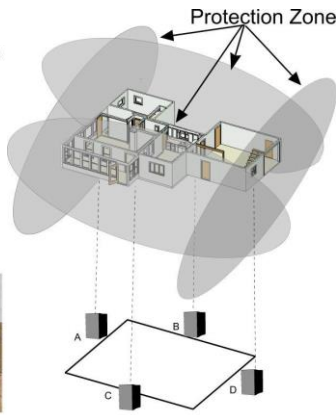

Side Severe EMFs' Protection Module - Neutralizer (A, B, C)