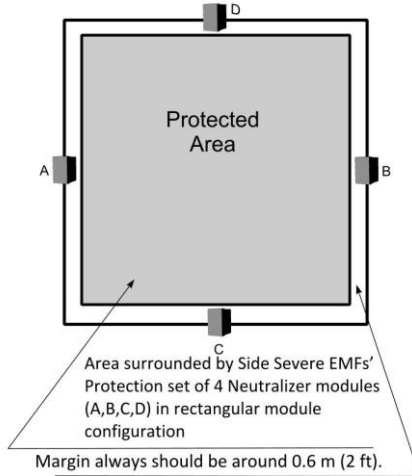

Optimal Configuration Side Severe EMFs' Protection 4 Module (Neutralizer) set (A, B, C, D)

or