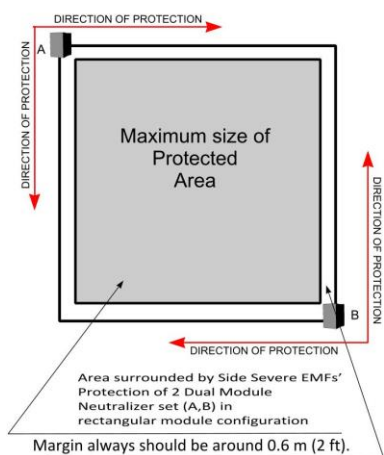

Optional Configuration Side Severe EMFs' Protection 2 Dual Module Neutralizer set (A, B)

Two Dual Protection Module Neutralizer set (only for regular protection)